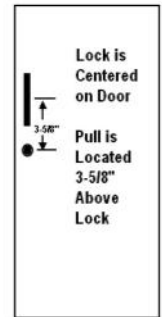

CABINET DOOR STYLES—AMBASSADOR, ACADEMY, COSMOPOLITAN, CAVALIER

E.G. L22, W.3 & B10
Door Styles w
SAF-T-LOK™

F - Full glass with pull

G - Full glass with pull & Saf-T-Lok®

V - Vertical duo with pull

W - Vertical duo with pull & Saf-T-Lok®

S21- Solid with pull

L22 - Solid with pull & Saf-T-Lok®

D - Horizontal duo with pull

B10 - Solid with pull, view window & Saf-T-Lok®

Note: If lock option is selected, lock is centered vertically on door, and the center of the handle will be 3-5/8" above the lock unless recessed pull is used (Standard on ADA XXX2 series doors). Recessed pulls are always centered vertically next to lock.

F - Full glass with recessed pull (Std. on ADA doors)

G - Full glass with Saf-T-Lok® & recessed pull (Std. on ADA doors)

V - Vertical duo & recessed pull (Std. on ADA doors)

W - Vertical duo with Saf-T-Lok® & recessed pull (Std. on ADA doors)