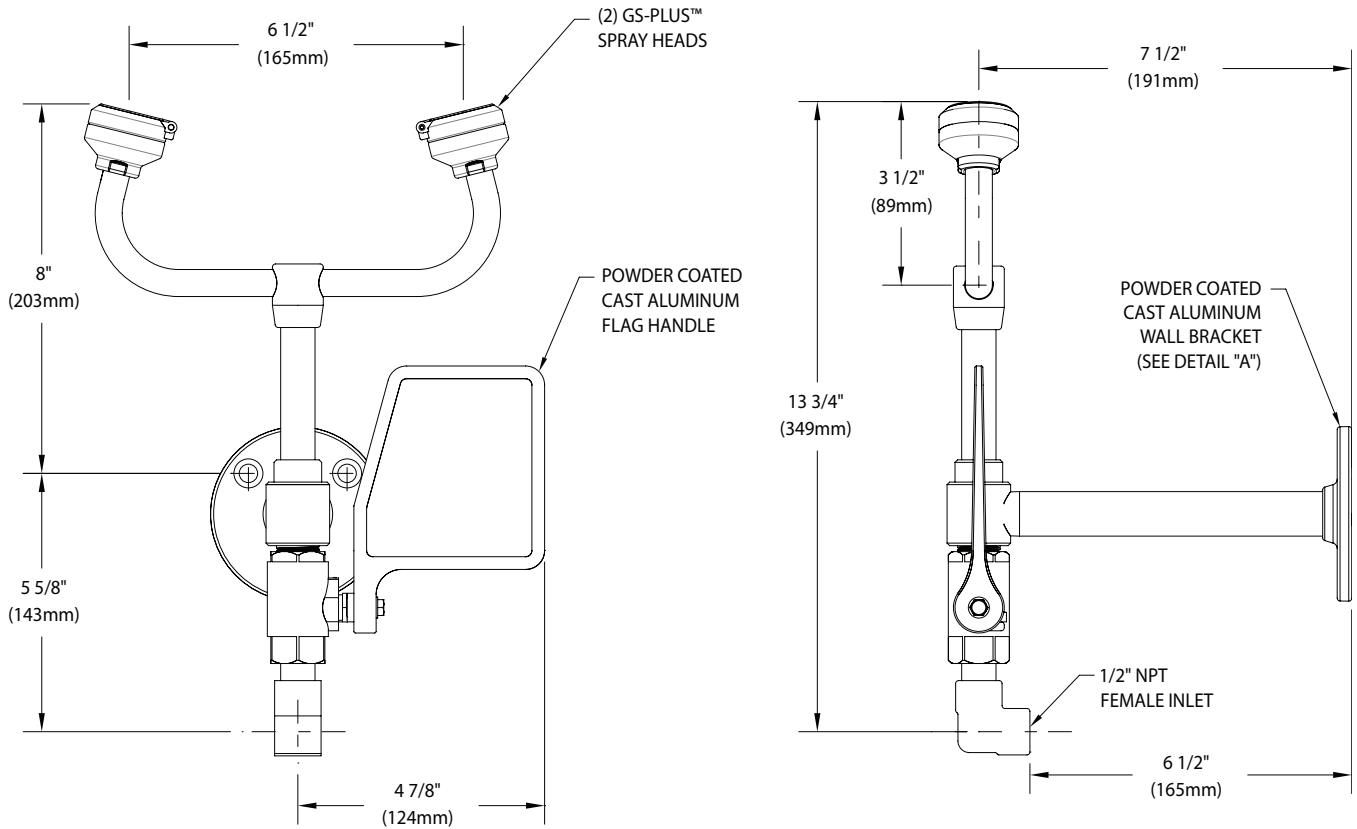

□ G1819 Eyewash, Wall Mounted, Less Bowl

NOTES:

1. EACH GS-PLUS™ SPRAY HEAD HAS A "FLIP-TOP" DUST COVER, INTERNAL FLOW CONTROL AND FILTER TO REMOVE IMPURITIES FROM THE WATER FLOW.
2. UNIT SHOULD BE INSTALLED SUCH THAT WATER FLOW PATTERN IS POSITIONED BETWEEN 33" AND 53" ABOVE FLOOR.

THIS SPACE FOR ARCHITECT/ENGINEER APPROVAL

Due to continuing product improvement, the information contained in this document is subject to change without notice. All dimensions are ± 1/4" (6mm). rev. 080918