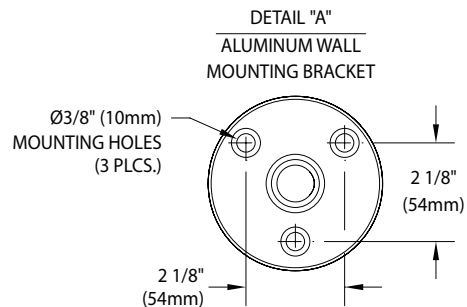

Mounting: Heavy duty cast aluminum wall bracket with corrosion resistant powder coated finish.

Construction: Polished chrome plated brass.

Supply: 1/2" NPT female inlet.

Sign: ANSI-compliant identification sign.

THIS SPACE FOR ARCHITECT/ENGINEER APPROVAL

Due to continuing product improvement, the information contained in this document is subject to change without notice. All dimensions are ± 1/4" (6mm). rev. 080918