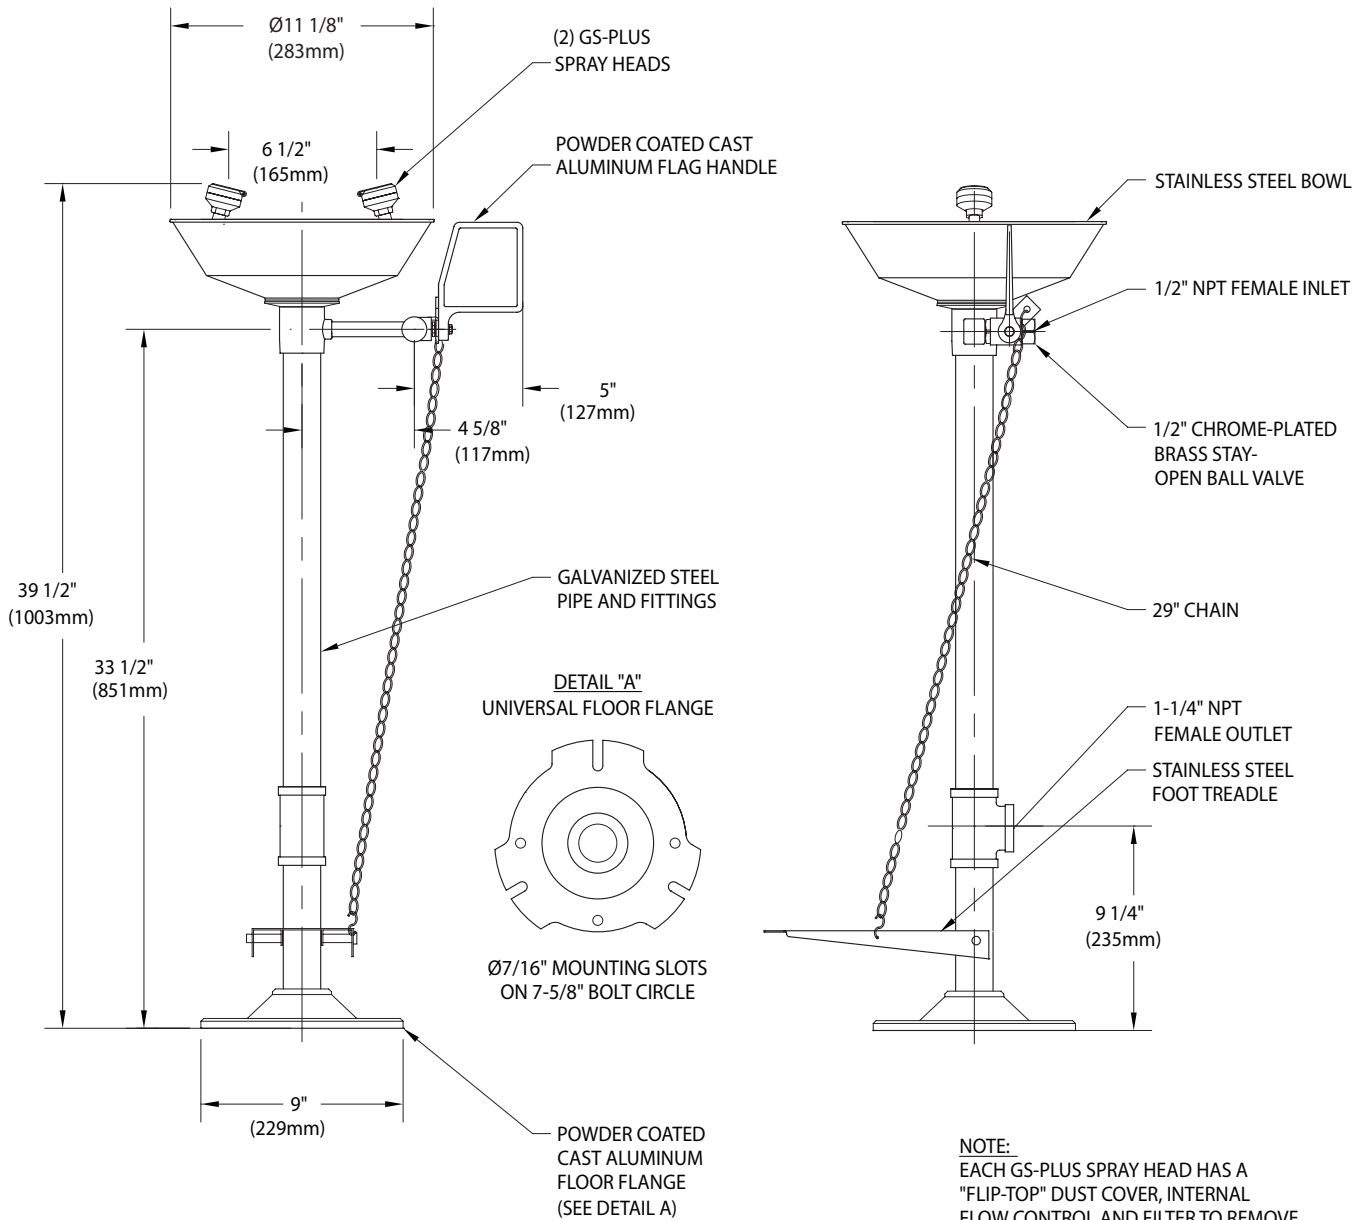

Spray Head Assembly: Two GS-Plus™ spray heads. Each head has a “flip top” dust cover, internal flow control and filter to remove impurities from the water flow.

Valve: 1/2" IPS chrome plated brass stay-open ball valve. Valve is US-made with chrome plated brass ball and Teflon® seals. Valve is activated by flag handle or foot treadle. Unit remains in operation until handle is returned to closed position.

Bowl: 11-1/2" diameter. Bowl is stainless steel (G1825HFC) or orange ABS plastic (G1825P-HFC).

Pipe and Fittings: Schedule 40 galvanized steel. Furnished with orange polyethylene covers for vertical piping for high visibility and corrosion resistance.

Supply: 1/2" NPT female inlet.

Waste: 1-1/4" NPT female outlet.

Sign: ANSI-compliant identification sign.

Quality Assurance: Valve, bowl and spray head assembly is factory assembled and water tested prior to shipment.

□ **G1825P-HFC** Eyewash, Pedestal Mounted, Hand and Foot Control, Plastic Bowl

THIS SPACE FOR ARCHITECT/ENGINEER APPROVAL

Due to continuing product improvement, the information contained in this document is subject to change without notice. All dimensions are ± 1/4" (6mm). rev. 0115