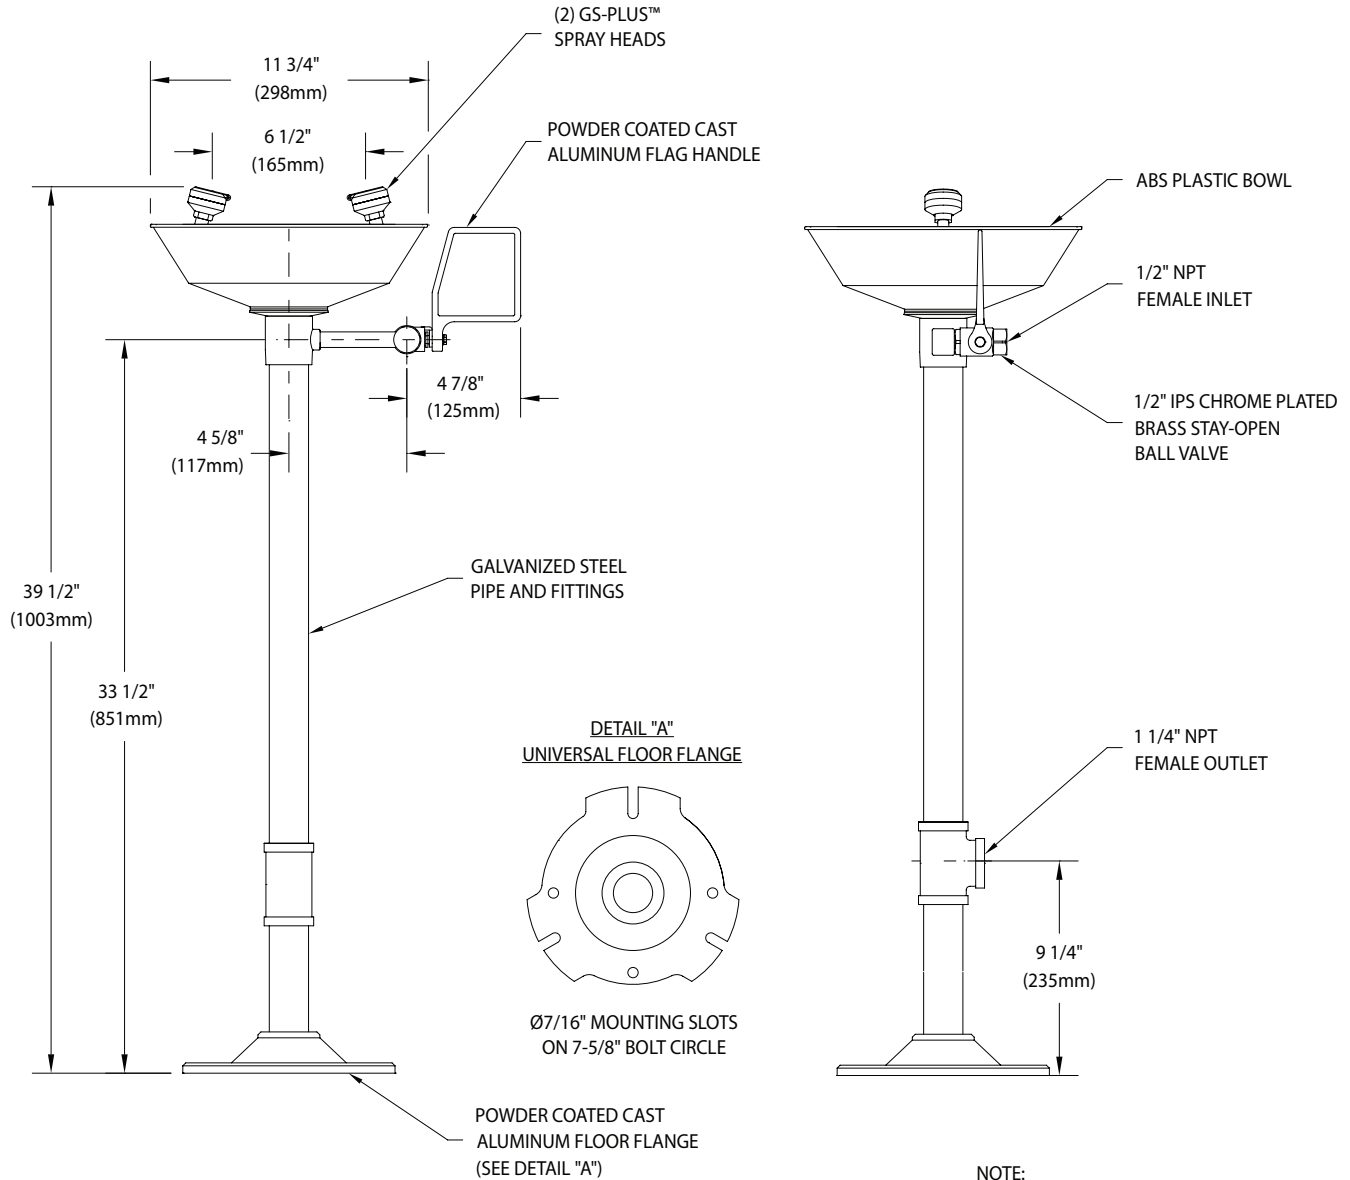

□ G1825P Eyewash, Pedestal Mounted, Plastic Bowl

NOTE:
EACH GS-PLUS™ SPRAY HEAD HAS A "FLIP-TOP" DUST COVER, INTERNAL FLOW CONTROL AND FILTER TO REMOVE IMPURITIES FROM THE WATER FLOW.

THIS SPACE FOR ARCHITECT/ENGINEER APPROVAL

Due to continuing product improvement, the information contained in this document is subject to change without notice. All dimensions are ± 1/4" (6mm). rev. 121019

Distributed by:
Safety Emporium
PO Box 1003
Blackwood, NJ 08012
Ph: (866) 326-5412 toll-free
Fax: (856) 553-6154
esupport@safetyemporium.com
www.safetyemporium.com

Sign Included