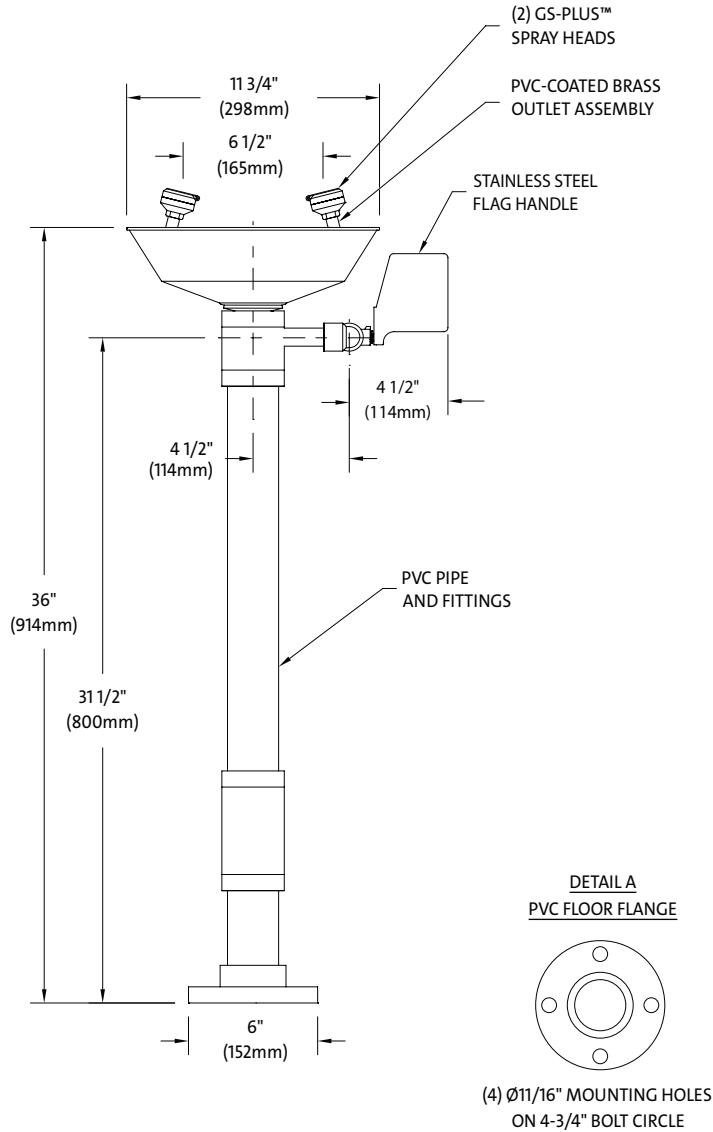

Spray Head Assembly: Two GS-Plus™ spray heads. Each head has a “flip top” dust cover, internal flow control and filter to remove impurities from the water flow.

Valve: 1/2" IPS Type 316 stainless steel stay-open ball valve. Valve has stainless steel ball and PTFE seals.

Bowl: 11-3/4" diameter orange ABS plastic.

Pipe and Fittings: Schedule 80 PVC.

Supply: 1/2" NPT female inlet.

Waste: 2" socket weld female outlet.

Sign: ANSI-compliant identification sign.

Quality Assurance: Unit is completely assembled and water tested prior to shipment.

□ G1896 Eyewash, Pedestal Mounted, PVC Construction with Stainless Steel Valve

NOTE:
EACH GS-PLUS™ SPRAY HEAD HAS A "FLIP-TOP" DUST COVER, INTERNAL FLOW CONTROL AND FILTER TO REMOVE IMPURITIES FROM THE WATER FLOW.

THIS SPACE FOR ARCHITECT/ENGINEER APPROVAL

Due to continuing product improvement, the information contained in this document is subject to change without notice. All dimensions are ± 1/4" (6mm). rev. 021023