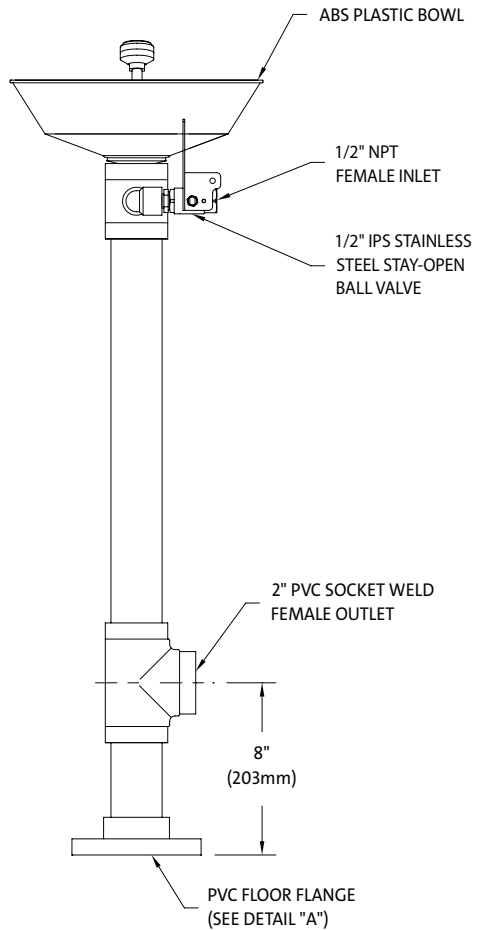

Spray Head Assembly: Two GS-Plus™ spray heads. Each head has a “flip top” dust cover, internal flow control and filter to remove impurities from the water flow.

Valve: 1/2" IPS Type 316 stainless steel stay-open ball valve. Valve has stainless steel ball and PTFE seals.

Bowl: 11-3/4" diameter orange ABS plastic.

Pipe and Fittings: Schedule 80 PVC.

Supply: 1/2" NPT female inlet.

Waste: 2" socket weld female outlet.

Sign: ANSI-compliant identification sign.

Quality Assurance: Unit is completely assembled and water tested prior to shipment.

□ G1896 Eyewash, Pedestal Mounted, PVC Construction with Stainless Steel Valve

NOTE:
EACH GS-PLUS™ SPRAY HEAD HAS A "FLIP-TOP" DUST COVER, INTERNAL FLOW CONTROL AND FILTER TO REMOVE IMPURITIES FROM THE WATER FLOW.

THIS SPACE FOR ARCHITECT/ENGINEER APPROVAL

Due to continuing product improvement, the information contained in this document is subject to change without notice. All dimensions are ± 1/4" (6mm). rev. 021023