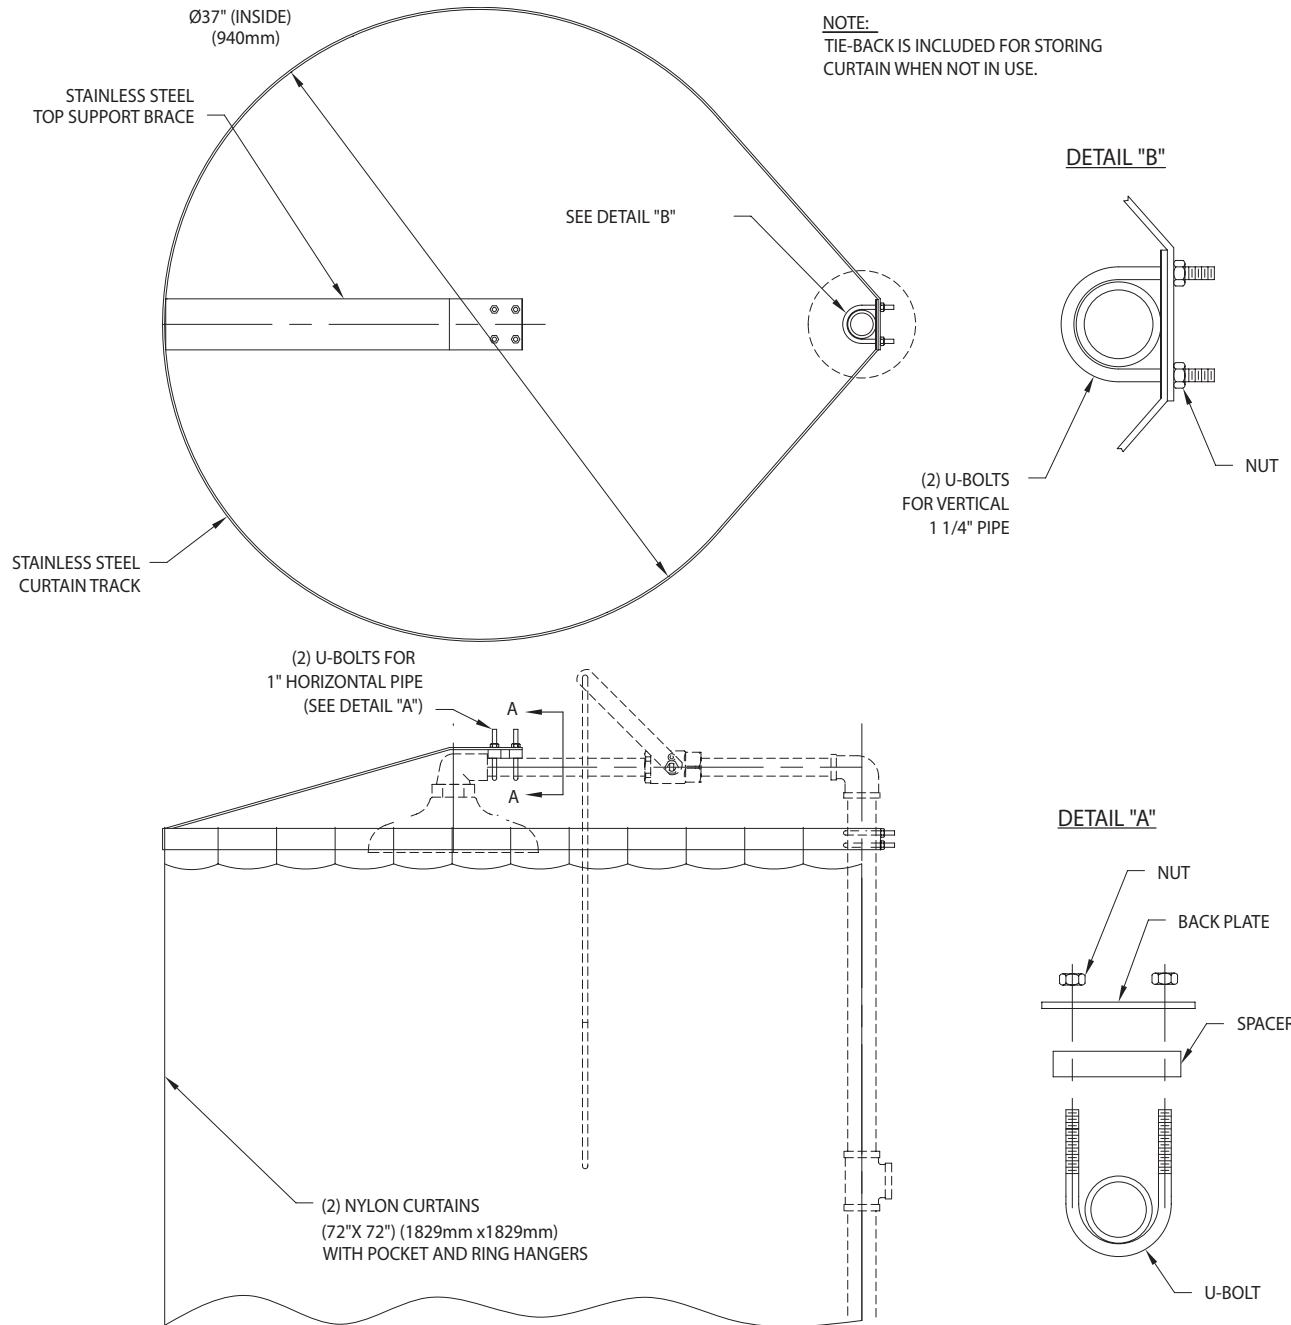

□ **AP250-015** Modesty Curtain for Horizontal Showers and Safety Stations

Application: In an emergency, it is imperative that contaminated clothing be removed as quickly as possible. However, employees may be reluctant to remove their clothing in the presence of co-workers. A modesty curtain will protect the privacy of the user and permit disrobing while the shower unit is in operation. The curtain has a pocket in which a smock can be stored.

Installation: Unit is designed for use with horizontally mounted emergency showers and free-standing combination safety stations. Furnished complete with stainless steel track assembly for mounting on vertical and horizontal piping. All necessary mounting brackets and clamps are included.

Curtain: White UV-resistant nylon curtain with ring hangers. Curtain has tie-back so it can be neatly stored when shower is not in use. Curtain has interior pocket for storing a smock to be used after contaminated clothing is removed.

AP250-015 Modesty Curtain for Horizontal Showers and Safety Stations

THIS SPACE FOR ARCHITECT/ENGINEER APPROVAL

Due to continuing product improvement, the information contained in this document is subject to change without notice. All dimensions are $\pm 1/4"$ (6mm). rev. 1213