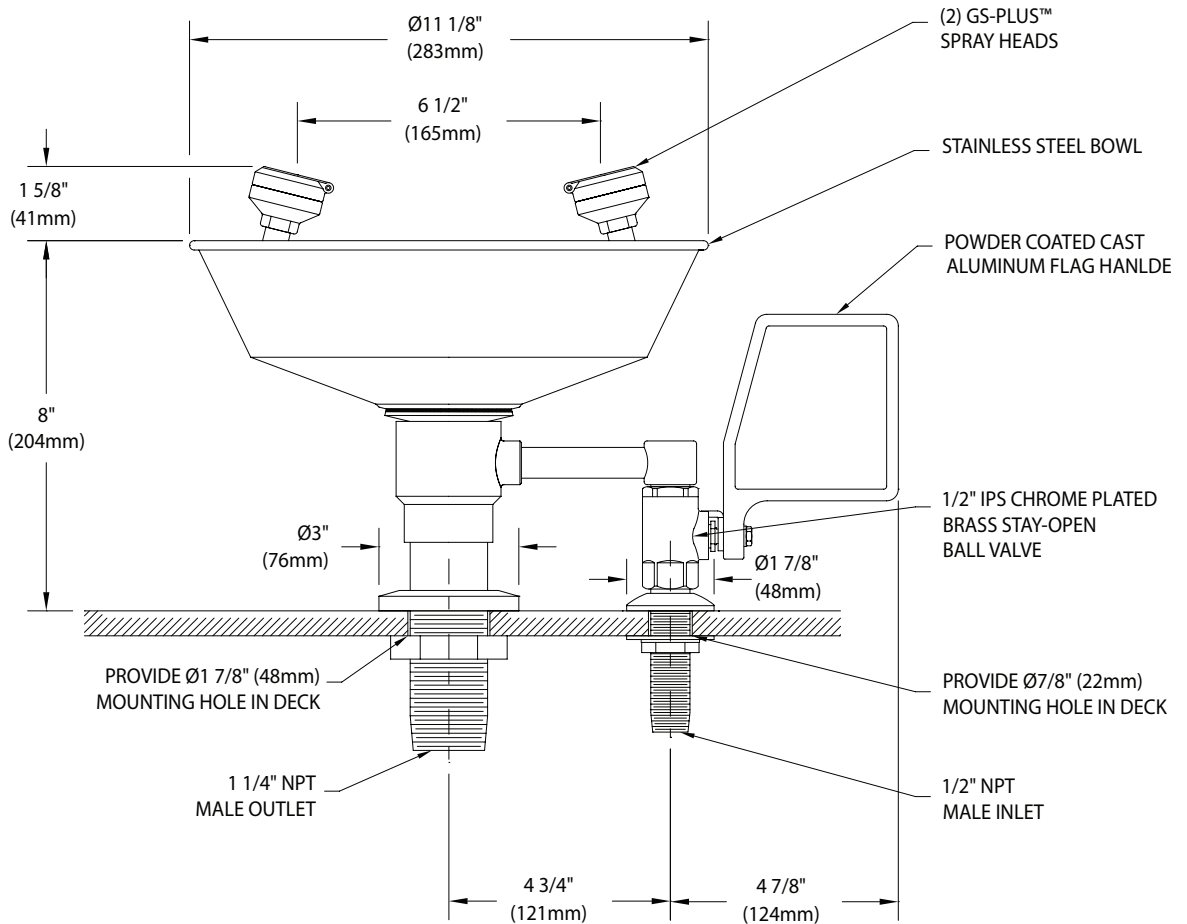

- **G1822** Eyewash, Deck Mounted, Stainless Steel Bowl
- **G1822P** Eyewash, Deck Mounted, Plastic Bowl

NOTES:

1. EACH GS-PLUS™ SPRAY HEAD HAS A "FLIP-TOP" DUST COVER, INTERNAL FLOW CONTROL AND FILTER TO REMOVE IMPURITIES FROM THE WATER FLOW.
2. UNIT FURNISHED COMPLETE WITH HARDWARE FOR MOUNTING ON COUNTERTOPS FROM 1/8" TO 1-1/2" THICK.

THIS SPACE FOR ARCHITECT/ENGINEER APPROVAL

Due to continuing product improvement, the information contained in this document is subject to change without notice. All dimensions are $\pm 1/4"$ (6mm). rev. 080918

Distributed by:
Safety Emporium
PO Box 1003
Blackwood, NJ 08012
Ph: (866) 326-5412 toll-free
Fax: (856) 553-6154
esupport@safetyemporium.com
www.safetyemporium.com

Sign Included