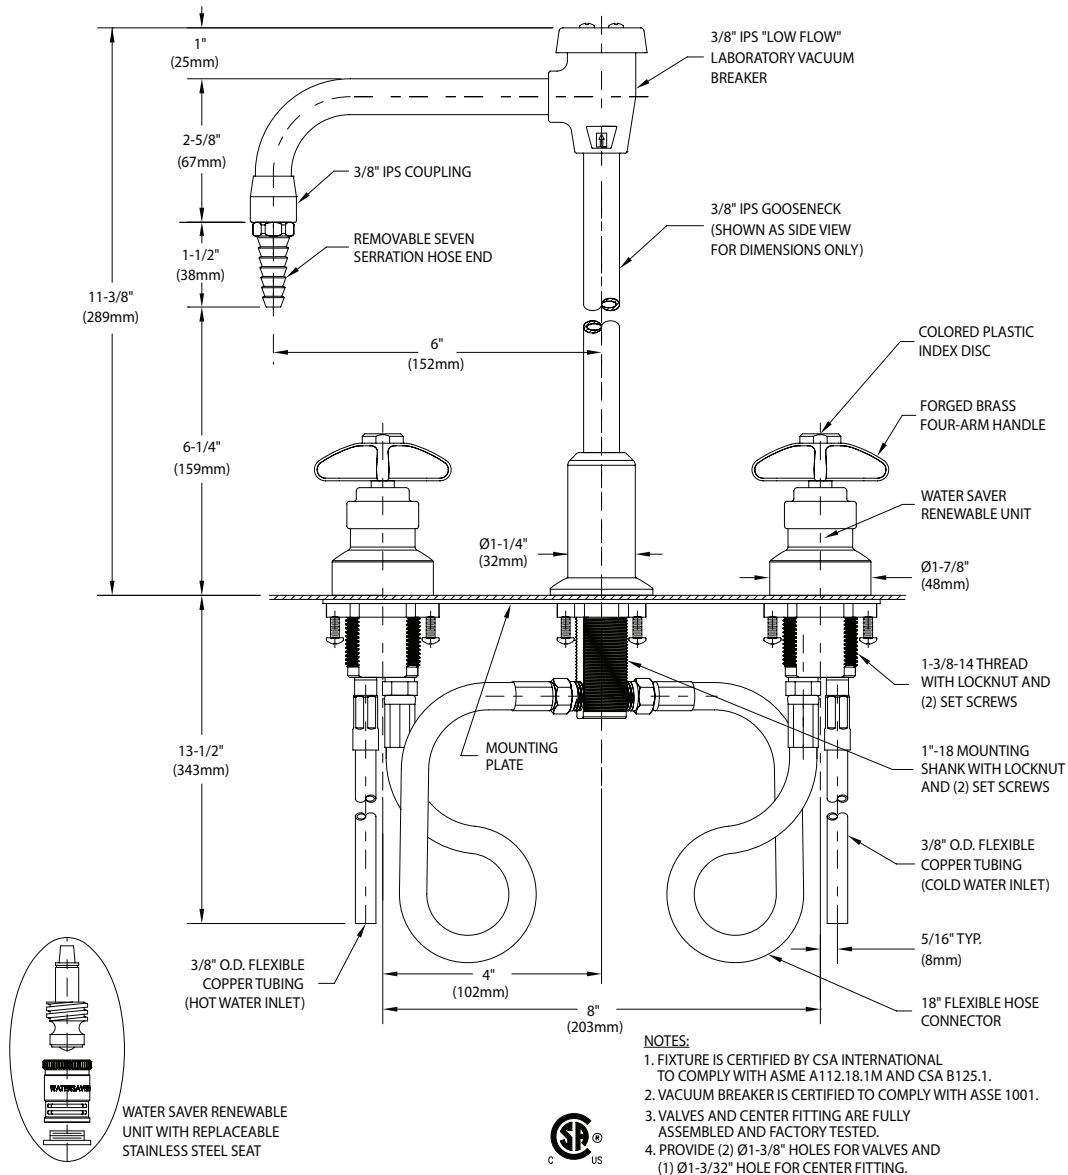

- L2211VB** Laboratory Mixing Faucet, Deck Mounted, 6" Rigid Vacuum Breaker Gooseneck
- L2212VB** Same as above except with Swing Vacuum Breaker Gooseneck
- L2214VB** Same as above except with Rigid/Swing Vacuum Breaker Gooseneck

THIS SPACE FOR ARCHITECT/ENGINEER APPROVAL

Due to continuing product improvement, the information contained in this document is subject to change without notice. All dimensions are $\pm 1/4"$ (6mm). Rev. 122619