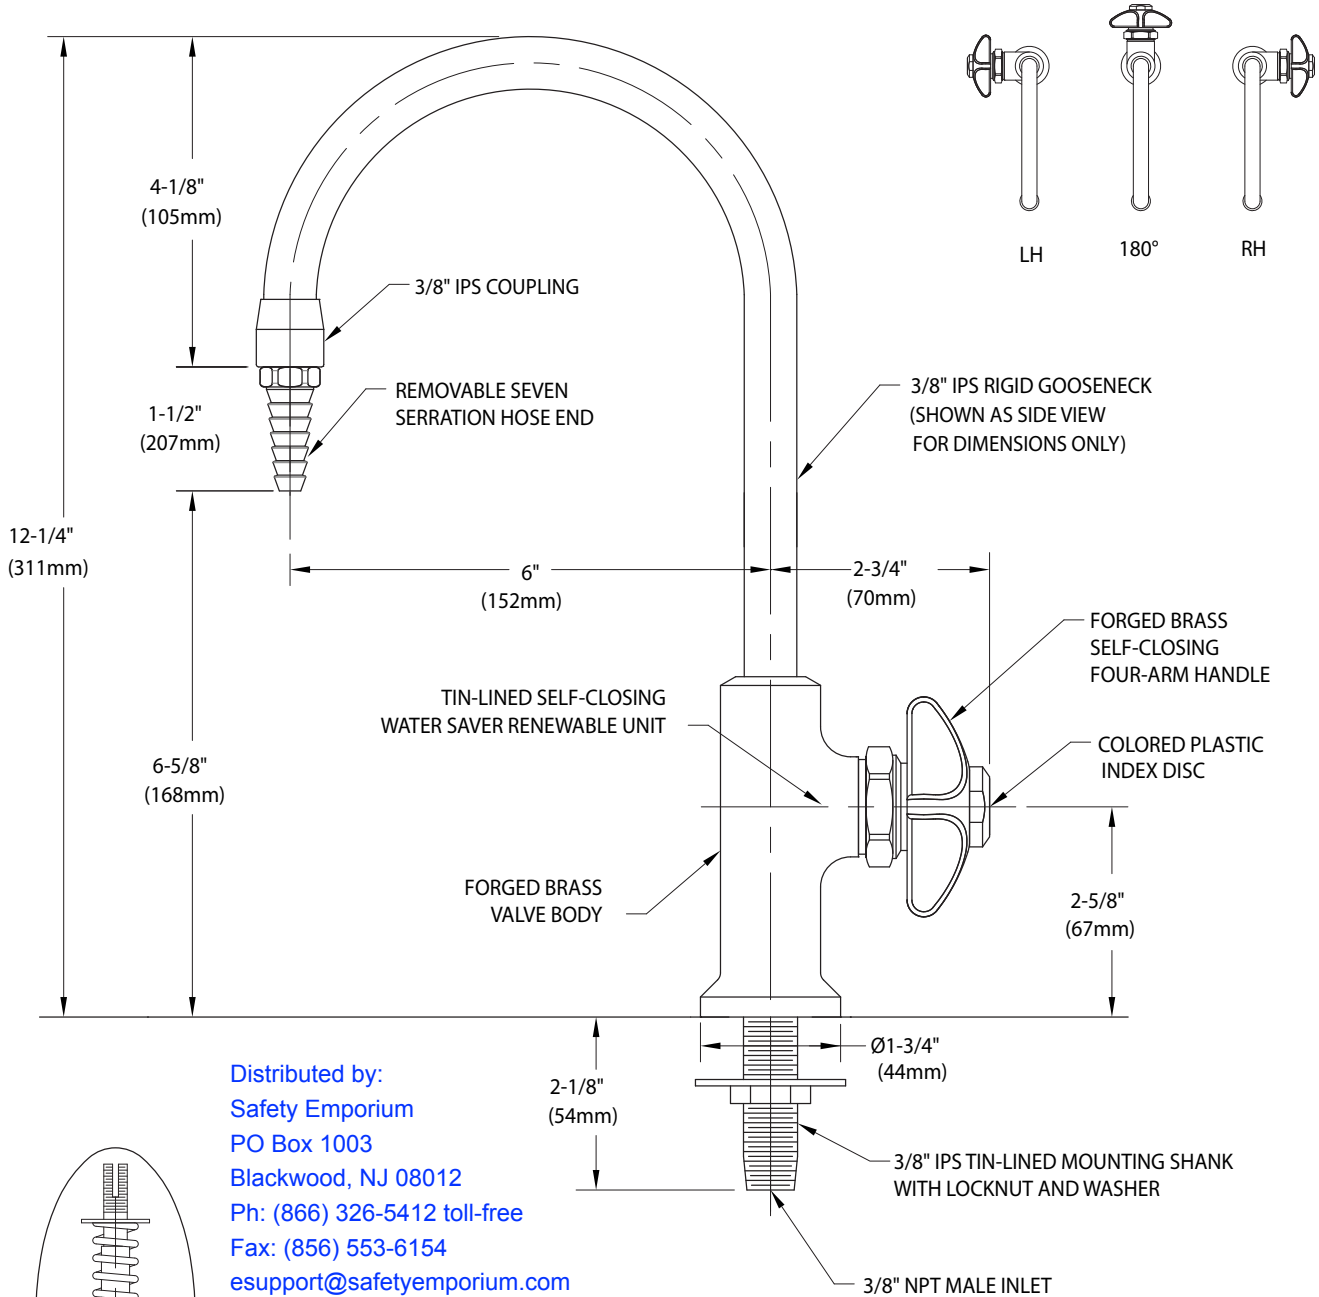

L681 Pure Water Faucet, Tin-Lined Brass, Deck Mounted, Self-Closing Control, 6" Rigid Gooseneck

Distributed by:
 Safety Emporium
 PO Box 1003
 Blackwood, NJ 08012
 Ph: (866) 326-5412 toll-free
 Fax: (856) 553-6154
 esupport@safetyemporium.com
 www.safetyemporium.com

TIN-LINED SELF-CLOSING WATER SAVER RENEWABLE UNIT WITH REPLACEABLE STAINLESS STEEL SEAT

NOTES:

1. FIXTURE IS FULLY ASSEMBLED AND FACTORY TESTED PRIOR TO SHIPMENT.
2. FIXTURE HAS INTERIOR LINING OF PURE TIN.
3. FIXTURE HAS A POLISHED CHROME PLATED FINISH.

Measurements may vary ± 1/4".