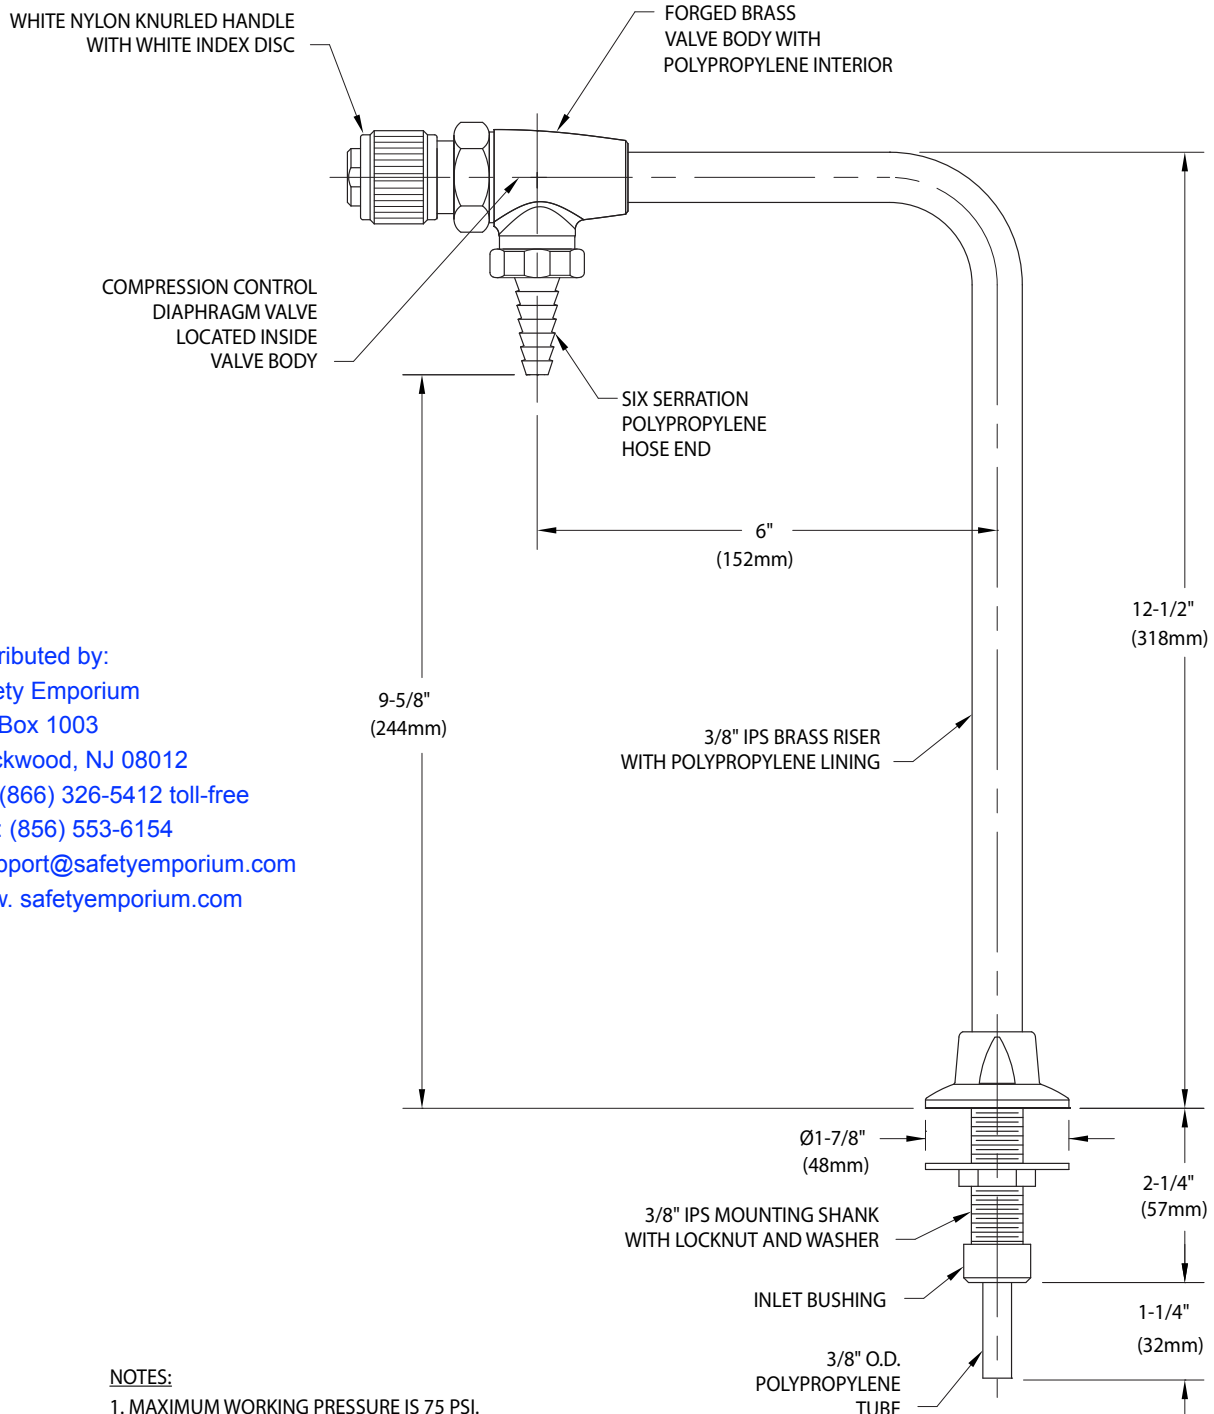

L7833 Pure Water Faucet, Polypropylene Lined, Deck Mounted

Distributed by:
 Safety Emporium
 PO Box 1003
 Blackwood, NJ 08012
 Ph: (866) 326-5412 toll-free
 Fax: (856) 553-6154
esupport@safetyemporium.com
www.safetyemporium.com

- NOTES:**
1. MAXIMUM WORKING PRESSURE IS 75 PSI.
 2. ALL COMPONENTS IN CONTACT WITH PURE WATER ARE POLYPROPYLENE.
 3. FIXTURE HAS A POLISHED CHROME PLATED FINISH.

Measurements may vary ± 1/4".